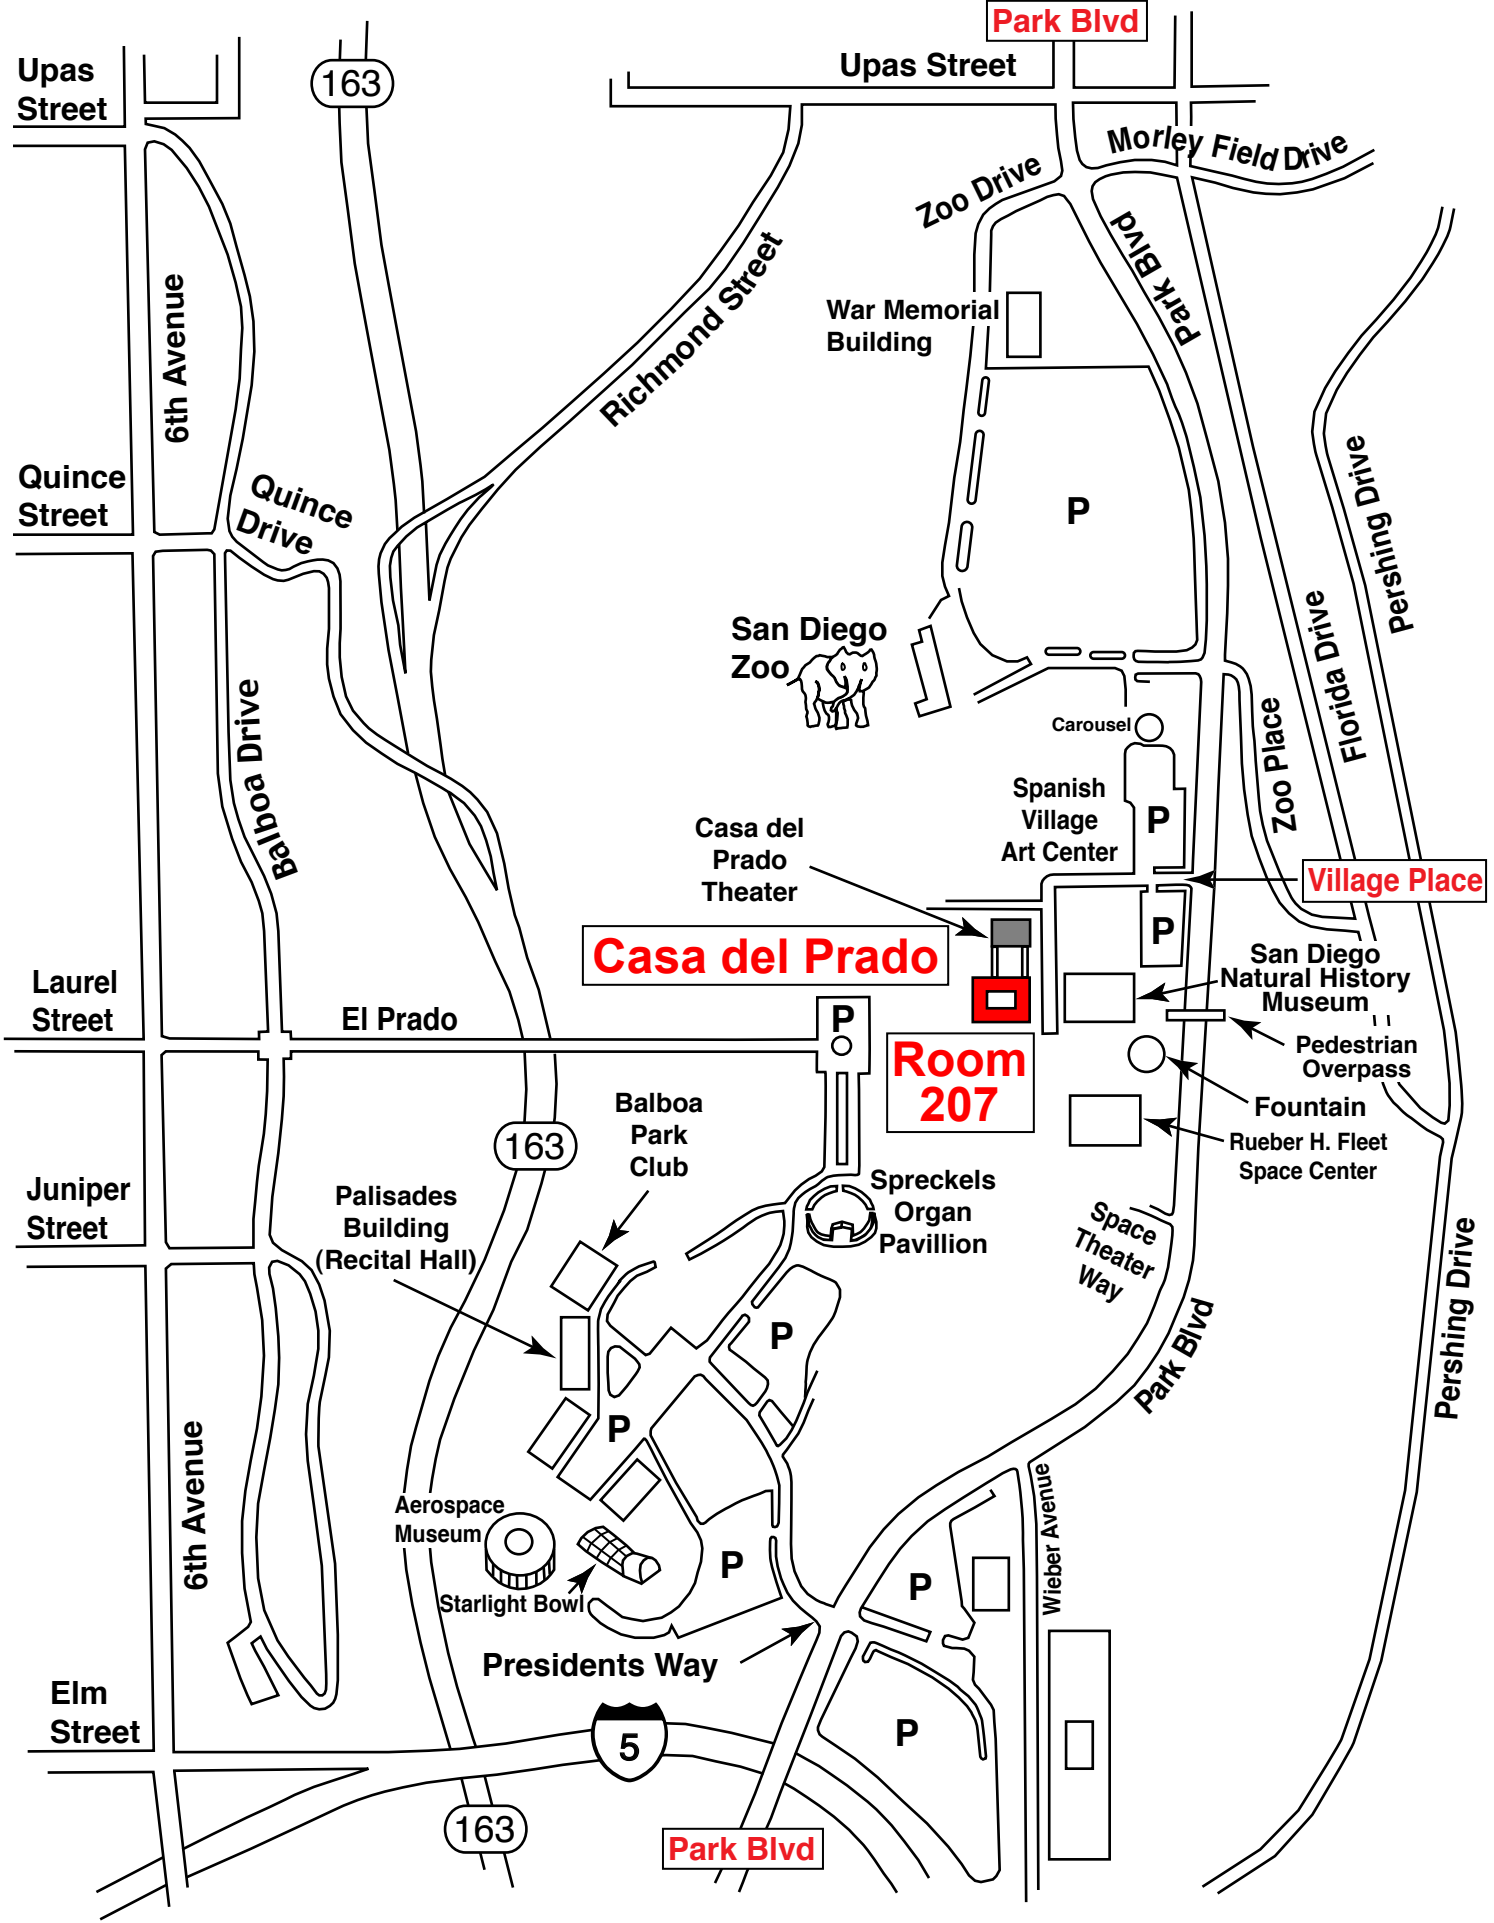

Balboa Park

Park Blvd

Upas Street

Upas Street

163

6th Avenue

Quince Street

Quince Drive

Richmond Street

Zoo Drive

Morley Field Drive

Park Blvd

War Memorial Building

P

San Diego Zoo

Carousel

Pedestrian Overpass

Fountain

Rueber H. Fleet Space Center

Room 207

Juniper Street

163

Balboa Park Club

Spreckels Organ Pavilion

Pershing Drive

Elm Street

5

163

Park Blvd